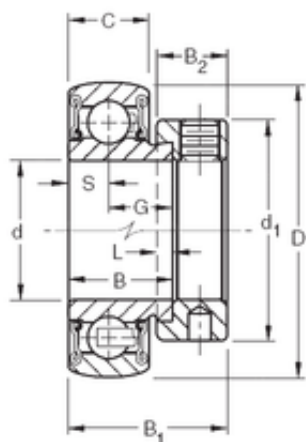

### 34,925 mm x 72 mm x 25,4 mm TIMKEN RA106RRB Insert Bearings Spherical OD

Bearing No. RA106RRB

Size	34.925x72x25.4 mm
Bore Diameter	34,925 mm
Outer Diameter	72 mm
Width	25,4 mm
d	34,925 mm
D	72 mm
B	25,4 mm
C	19 mm
d1	54,4 mm
B1	38,9 mm
B2	17,1 mm
G	15,9 mm
L	4 mm
S	9,5 mm
Weight	0,513 Kg
Basic dynamic load rating (C)	28,5 kN

RA106RRB Bearing 2D drawings and 3D CAD models