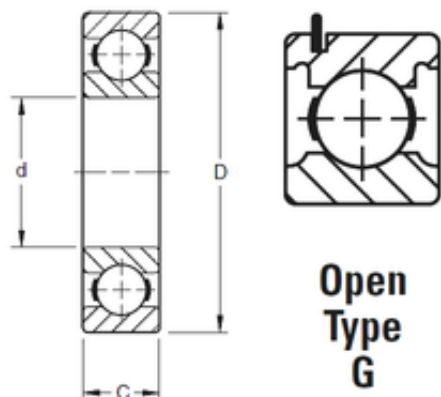

Bearing Brasil Ltda.

30 mm x 62 mm x 16 mm TIMKEN 206KG Single Row Ball Bearings

Bearing No. 206KG

Size	30x62x16 mm
Bore Diameter	30 mm
Outer Diameter	62 mm
Width	16 mm
d	30 mm
D	62 mm
B	16 mm
C	16 mm
Weight	0,195 Kg
Basic dynamic load rating (C)	22,2 kN

206KG Bearing 2D drawings and 3D CAD models