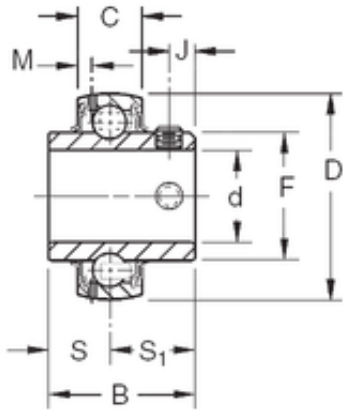

### 42,8625 mm x 85 mm x 49,22 mm TIMKEN GY1111KRRB SGT Insert Bearings Spherical OD

Bearing No. GY1111KRRB SGT

Size	42.8625x85x49.22 mm
Bore Diameter	42,8625 mm
Outer Diameter	85 mm
Width	49,22 mm
d	42,8625 mm
D	85 mm
B	49,22 mm
C	22 mm
S1	30,17 mm
F	57,92 mm
J	8 mm
M	4,55 mm
S	19,05 mm
Thread (G)	M8X1,25
Basic dynamic load rating (C)	36 kN

GY1111KRRB SGT Bearing 2D drawings and 3D CAD models