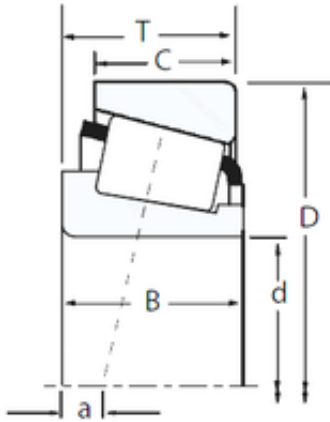

Bearing Brasil Ltda.

Timken Tapered Roller Bearings 30204 20x47x15.25mm Full Assemblies Wheel bearings 30204M-90KM1

Bearing No. 30204

Size	20x47x15.25 mm
Bore Diameter	20 mm
Outer Diameter	47 mm
Width	15,25 mm
d	20 mm
D	47 mm
T	15,25 mm
B	14 mm
C	12 mm
R	1 mm
r	1 mm
Weight	0,13 Kg
Dynamic load rating radial (C)	33,2 kN
Calculation factor (e)	0,35

30204 Bearing 2D drawings and 3D CAD models